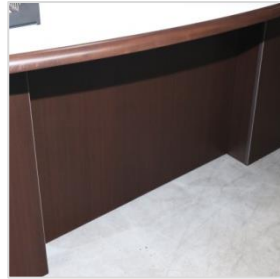

## UTOPIA SERIES

Floor ped desk and storage. Various Wood edge options allow for further customization of products. We have ten different edges to choose from. With Utopia, floor pedestals and a step modesty panel are standard. Make sure to ask about duo-color finish on desk at no upcharge.

*Shown: Laminate w/4-Way Radius Edge (Echo Wood Edge); Fan Top Desk; Two-Tone Color in Espresso/White; Step Modesty Panel*

**FINISHES**

Espresso (K)

White (Z)

Echo (E) - Edge

Step Front  
Modesty Panel

9-Ply Birch wood  
lacquer finish  
drawer interior