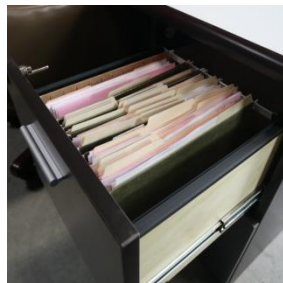

## UTOPIA SERIES

Floor ped desk and storage. Various Wood edge options allow for further customization of products. We have ten different edges to choose from. With Utopia, floor pedestals and a step modesty panel are standard. Make sure to ask about duo-color finish on desk at no upcharge.

*Shown: Laminate w/4-Way Radius Edge (Echo Wood Edge); Fan Top Desk; Two-Tone Color in Espresso/White; Step Modesty Panel*

**FINISHES**

Espresso (K)

White (Z)

Echo (E) - Edge

Step Front  
Modesty Panel

9-Ply Birch wood  
lacquer finish  
drawer interior