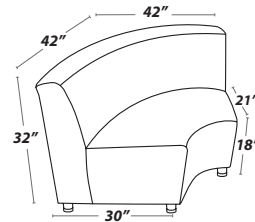

30 Degree Curved

Overall Depth: 30 inches
Overall Back Width: 36 inches
Overall Back Height: 32 inches
Seat Depth: 21 inches

Seat Back Width: 32 inches
Seat Front Width: 20 inches
Seat Height: 18 inches

60 Degree Curved

Overall Depth: 30 inches
Overall Back Width: 48 inches
Overall Back Height: 32 inches
Seat Depth: 21 inches

Seat Back Width: 44 inches
Seat Front Width: 20 inches
Seat Height: 18 inches

90 Degree Curved

Overall Depth: 30 X 30 inches
Overall Back Width: 42 X 42 inches
Overall Back Height: 32 inches
Seat Depth: 21 inches

Seat Back Width: 46 inches
Seat Front Width: 20 inches
Seat Height: 18 inches

Overall Depth: 24 - 28 inches
Overall Width: 24 inches
Overall Height: 16 inches

30 Degree Curved Table

Overall Depth: 24 - 28 inches
Overall Back Width: 32 - 34 inches
Overall Front Width: 20 inches
Overall Height: 16 inches