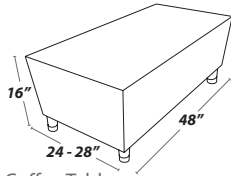

90 Degree Curved

Overall Depth: 30 X 30 inches
Overall Back Width: 42 X 42 inches
Overall Back Height: 32 inches
Seat Depth: 21 inches

Seat Back Width: 46 inches
Seat Front Width: 20 inches
Seat Height: 18 inches

MODULAR TABLES

Round Table

(available in 24", 30", 36", 42" and 48" diameter)
Overall Height: 16 inches

Coffee Table

Overall Depth: 24 - 28 inches
Overall Width: 48 inches
Overall Height: 16 inches

Inner Table

Overall Depth: 24 - 28 inches
Overall Width: 24 inches
Overall Height: 16 inches

30 Degree Curved Table

Overall Depth: 24 - 28 inches
Overall Back Width: 32 - 34 inches
Overall Front Width: 20 inches
Overall Height: 16 inches