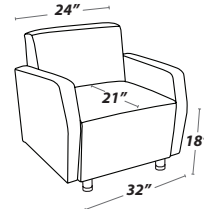

LAGUNA COLLECTION

MODULAR SEATING

SINGLE SEATER MODULAR

Armless

Overall Depth: 30 inches
Overall Width: 24 inches
Overall Back Height: 32 inches

Seat Depth: 21 inches
Seat Width: 24 inches
Seat Height: 18 inches

One Arm (left or right)

Overall Depth: 30 inches
Overall Width: 28 inches
Overall Back Height: 32 inches
Seat Depth: 21 inches

Seat Width: 24 inches
Seat Height: 18 inches
Arm Width: 4 inches
Arm Height: 26 inches

With Arms

Overall Depth: 30 inches
Overall Width: 32 inches
Overall Back Height: 32 inches
Seat Depth: 21 inches

Seat Width: 24 inches
Seat Height: 18 inches
Arm Width: 4 inches
Arm Height: 26 inches

CURVED MODULAR

MODULAR TABLES

Round Table

(available in 24", 30", 36", 42" and 48" diameter)
Overall Height: 16 inches

Coffee Table

Overall Depth: 24 - 28 inches
Overall Width: 48 inches
Overall Height: 16 inches

Inner Table