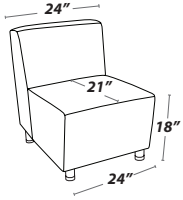

LAGUNA COLLECTION

MODULAR SEATING

SINGLE SEATER MODULAR

Armless

Overall Depth: 30 inches
Overall Width: 24 inches
Overall Back Height: 32 inches

Seat Depth: 21 inches
Seat Width: 24 inches
Seat Height: 18 inches

One Arm (left or right)

Overall Depth: 30 inches
Overall Width: 28 inches
Overall Back Height: 32 inches
Seat Depth: 21 inches

Seat Width: 24 inches
Seat Height: 18 inches
Arm Width: 4 inches
Arm Height: 26 inches

MODULAR TABLES

Round Table

(available in 24", 30", 36", 42" and 48" diameter)
Overall Height: 16 inches

Coffee Table

Overall Depth: 24 - 28 inches
Overall Width: 48 inches
Overall Height: 16 inches

Inner Table