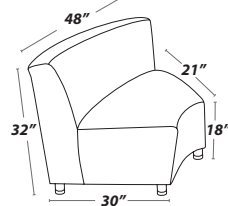

One Arm (left or right)

Overall Depth: 30 inches
Overall Width: 28 inches
Overall Back Height: 32 inches
Seat Depth: 21 inches

Seat Width: 24 inches
Seat Height: 18 inches
Arm Width: 4 inches
Arm Height: 26 inches

With Arms

Overall Depth: 30 inches
Overall Width: 32 inches
Overall Back Height: 32 inches
Seat Depth: 21 inches

Seat Width: 24 inches
Seat Height: 18 inches
Arm Width: 4 inches
Arm Height: 26 inches

CURVED MODULAR

30 Degree Curved

Overall Depth: 30 inches
Overall Back Width: 36 inches
Overall Back Height: 32 inches
Seat Depth: 21 inches

Seat Back Width: 32 inches
Seat Front Width: 20 inches
Seat Height: 18 inches

60 Degree Curved

Overall Depth: 30 inches
Overall Back Width: 48 inches
Overall Back Height: 32 inches
Seat Depth: 21 inches

Seat Back Width: 44 inches
Seat Front Width: 20 inches
Seat Height: 18 inches