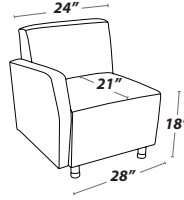

LAGUNA COLLECTION

MODULAR SEATING

SINGLE SEATER MODULAR

Armless

Overall Depth: 30 inches
Overall Width: 24 inches
Overall Back Height: 32 inches

Seat Depth: 21 inches
Seat Width: 24 inches
Seat Height: 18 inches

One Arm (left or right)

Overall Depth: 30 inches
Overall Width: 28 inches
Overall Back Height: 32 inches
Seat Depth: 21 inches

Seat Width: 24 inches
Seat Height: 18 inches
Arm Width: 4 inches
Arm Height: 26 inches

With Arms

Overall Depth: 30 inches
Overall Width: 32 inches
Overall Back Height: 32 inches
Seat Depth: 21 inches

Seat Width: 24 inches
Seat Height: 18 inches
Arm Width: 4 inches
Arm Height: 26 inches

CURVED MODULAR

MODULAR TABLES

Round Table

(available in 24", 30", 36", 42" and 48" diameter)
Overall Height: 16 inches

Coffee Table

Overall Depth: 24 - 28 inches
Overall Width: 48 inches
Overall Height: 16 inches

Inner Table