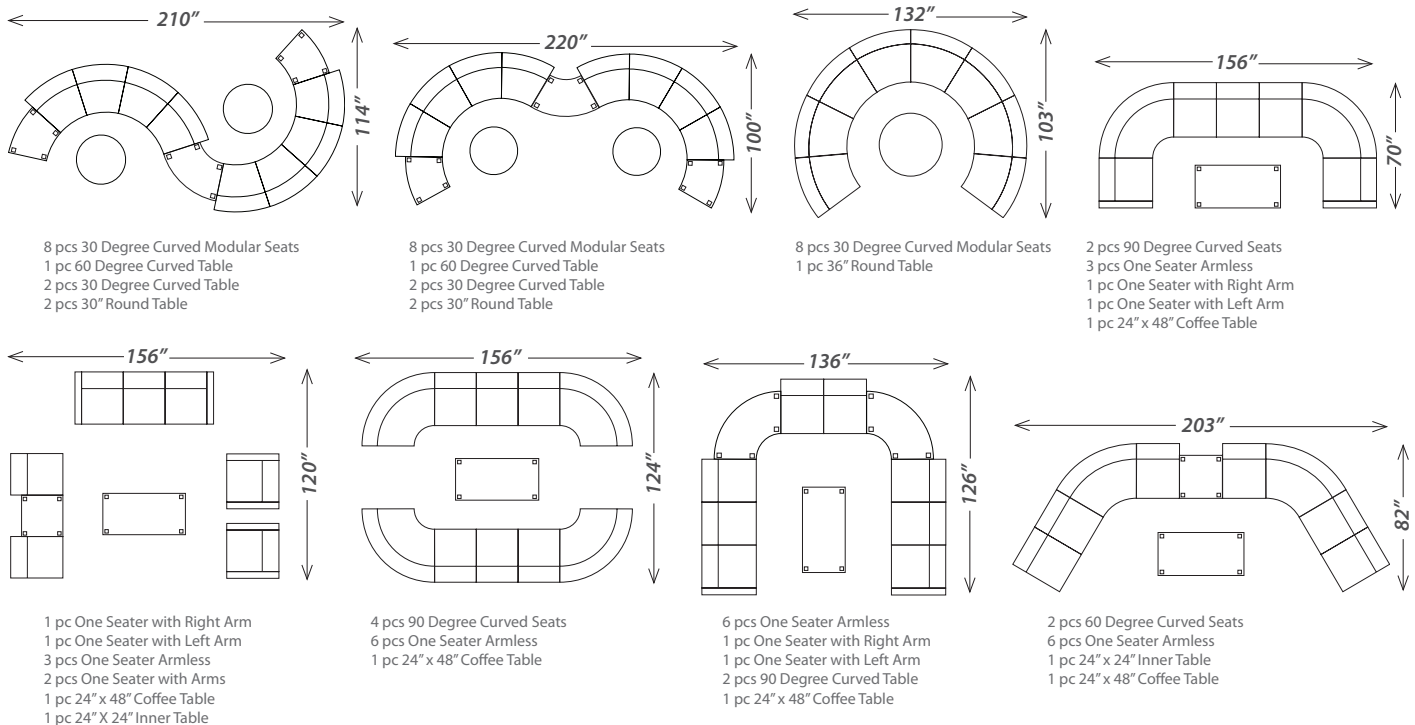

The Laguna modular series can be ordered in straight or curved modular systems to meet any office environments and interior's needs.

CONFIGURATIONS:

Laguna modular seating lounge can be applied to any environment creating versatile configurations. Applications made easy with combinations of arrangements. Create a comfortable waiting or reception area from circular, serpentine to straight arrangements. Note, line drawings are for illustration and dimensions are approximate.