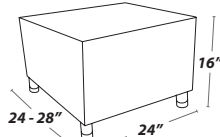

MODULAR TABLES

Round Table

(available in 24", 30", 36", 42" and 48" diameter)
Overall Height: 16 inches

Coffee Table

Overall Depth: 24 - 28 inches
Overall Width: 48 inches
Overall Height: 16 inches

Inner Table

Overall Depth: 24 - 28 inches
Overall Width: 24 inches
Overall Height: 16 inches

30 Degree Curved Table

Overall Depth: 24 - 28 inches
Overall Back Width: 32 - 34 inches
Overall Front Width: 20 inches
Overall Height: 16 inches