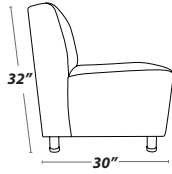

LAGUNA COLLECTION

MODULAR SEATING

SINGLE SEATER MODULAR

Armless

Overall Depth: 30 inches
Overall Width: 24 inches
Overall Back Height: 32 inches

Seat Depth: 21 inches
Seat Width: 24 inches
Seat Height: 18 inches

One Arm (left or right)

Overall Depth: 30 inches
Overall Width: 28 inches
Overall Back Height: 32 inches
Seat Depth: 21 inches

Seat Width: 24 inches
Seat Height: 18 inches
Arm Width: 4 inches
Arm Height: 26 inches

With Arms

Overall Depth: 30 inches
Overall Width: 32 inches
Overall Back Height: 32 inches
Seat Depth: 21 inches

Seat Width: 24 inches
Seat Height: 18 inches
Arm Width: 4 inches
Arm Height: 26 inches

CURVED MODULAR

30 Degree Curved

Overall Depth: 30 inches
Overall Back Width: 36 inches
Overall Back Height: 32 inches
Seat Depth: 21 inches

Seat Back Width: 32 inches
Seat Front Width: 20 inches
Seat Height: 18 inches