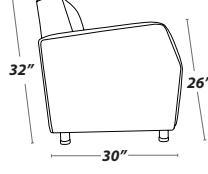

LAGUNA COLLECTION

MODULAR SEATING

SINGLE SEATER MODULAR

Armless

Overall Depth: 30 inches
Overall Width: 24 inches
Overall Back Height: 32 inches

Seat Depth: 21 inches
Seat Width: 24 inches
Seat Height: 18 inches

One Arm (left or right)

Overall Depth: 30 inches
Overall Width: 28 inches
Overall Back Height: 32 inches
Seat Depth: 21 inches

Seat Width: 24 inches
Seat Height: 18 inches
Arm Width: 4 inches
Arm Height: 26 inches