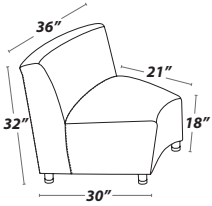

LAGUNA COLLECTION

MODULAR SEATING

SINGLE SEATER MODULAR

Armless

Overall Depth: 30 inches
Overall Width: 24 inches
Overall Back Height: 32 inches

Seat Depth: 21 inches
Seat Width: 24 inches
Seat Height: 18 inches

One Arm (left or right)

Overall Depth: 30 inches
Overall Width: 28 inches
Overall Back Height: 32 inches
Seat Depth: 21 inches

Seat Width: 24 inches
Seat Height: 18 inches
Arm Width: 4 inches
Arm Height: 26 inches

With Arms

Overall Depth: 30 inches
Overall Width: 32 inches
Overall Back Height: 32 inches
Seat Depth: 21 inches

Seat Width: 24 inches
Seat Height: 18 inches
Arm Width: 4 inches
Arm Height: 26 inches

CURVED MODULAR

30 Degree Curved

Overall Depth: 30 inches
Overall Back Width: 36 inches
Overall Back Height: 32 inches
Seat Depth: 21 inches

Seat Back Width: 32 inches
Seat Front Width: 20 inches
Seat Height: 18 inches