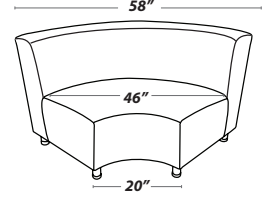

60 Degree Curved

Overall Depth: 30 inches
Overall Back Width: 48 inches
Overall Back Height: 32 inches
Seat Depth: 21 inches

Seat Back Width: 44 inches
Seat Front Width: 20 inches
Seat Height: 18 inches

90 Degree Curved

Overall Depth: 30 X 30 inches
Overall Back Width: 42 X 42 inches
Overall Back Height: 32 inches
Seat Depth: 21 inches

Seat Back Width: 46 inches
Seat Front Width: 20 inches
Seat Height: 18 inches

MODULAR TABLES

Round Table

(available in 24", 30", 36", 42" and 48" diameter)
Overall Height: 16 inches

Coffee Table

Overall Depth: 24 - 28 inches
Overall Width: 48 inches
Overall Height: 16 inches

Inner Table

Overall Depth: 24 - 28 inches
Overall Width: 24 inches
Overall Height: 16 inches

30 Degree Curved Table

Overall Depth: 24 - 28 inches
Overall Back Width: 32 - 34 inches
Overall Front Width: 20 inches
Overall Height: 16 inches