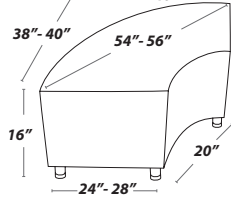

One Arm (left or right)

Overall Depth: 30 inches
Overall Width: 28 inches
Overall Back Height: 32 inches
Seat Depth: 21 inches

Seat Width: 24 inches
Seat Height: 18 inches
Arm Width: 4 inches
Arm Height: 26 inches

MODULAR TABLES

Round Table

(available in 24", 30", 36", 42" and 48" diameter)
Overall Height: 16 inches

Coffee Table

Overall Depth: 24 - 28 inches
Overall Width: 48 inches
Overall Height: 16 inches

Inner Table

Overall Depth: 24 - 28 inches
Overall Width: 24 inches
Overall Height: 16 inches

30 Degree Curved Table

Overall Depth: 24 - 28 inches
Overall Back Width: 32 - 34 inches
Overall Front Width: 20 inches
Overall Height: 16 inches

60 Degree Curved Table

Overall Depth: 24 - 28 inches
Overall Back Width: 44 - 46 inches
Overall Front Width: 20 inches
Overall Height: 16 inches

90 Degree Curved Table

Overall Depth: 24 - 28 inches
Overall Back Width: 38 - 40 inches
Overall Front Width: 20 inches
Overall Height: 16 inches