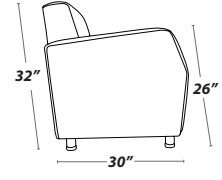

LAGUNA COLLECTION

MODULAR SEATING

SINGLE SEATER MODULAR

Armless

Overall Depth: 30 inches
Overall Width: 24 inches
Overall Back Height: 32 inches

Seat Depth: 21 inches
Seat Width: 24 inches
Seat Height: 18 inches

One Arm (left or right)

Overall Depth: 30 inches
Overall Width: 28 inches
Overall Back Height: 32 inches
Seat Depth: 21 inches

Seat Width: 24 inches
Seat Height: 18 inches
Arm Width: 4 inches
Arm Height: 26 inches

With Arms

Overall Depth: 30 inches
Overall Width: 32 inches
Overall Back Height: 32 inches
Seat Depth: 21 inches

Seat Width: 24 inches
Seat Height: 18 inches
Arm Width: 4 inches
Arm Height: 26 inches

CURVED MODULAR

30 Degree Curved

Overall Depth: 30 inches
Overall Back Width: 36 inches
Overall Back Height: 32 inches
Seat Depth: 21 inches

Seat Back Width: 32 inches
Seat Front Width: 20 inches
Seat Height: 18 inches