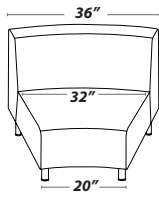

One Arm (left or right)

Overall Depth: 30 inches
Overall Width: 28 inches
Overall Back Height: 32 inches
Seat Depth: 21 inches

Seat Width: 24 inches
Seat Height: 18 inches
Arm Width: 4 inches
Arm Height: 26 inches

With Arms

Overall Depth: 30 inches
Overall Width: 32 inches
Overall Back Height: 32 inches
Seat Depth: 21 inches

Seat Width: 24 inches
Seat Height: 18 inches
Arm Width: 4 inches
Arm Height: 26 inches

CURVED MODULAR

30 Degree Curved

Overall Depth: 30 inches
Overall Back Width: 36 inches
Overall Back Height: 32 inches
Seat Depth: 21 inches

Seat Back Width: 32 inches
Seat Front Width: 20 inches
Seat Height: 18 inches

60 Degree Curved

Overall Depth: 30 inches
Overall Back Width: 48 inches
Overall Back Height: 32 inches
Seat Depth: 21 inches

Seat Back Width: 44 inches
Seat Front Width: 20 inches
Seat Height: 18 inches