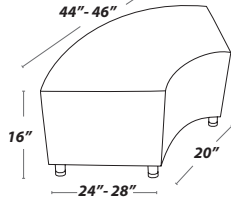

90 Degree Curved

Overall Depth: 30 X 30 inches
Overall Back Width: 42 X 42 inches
Overall Back Height: 32 inches
Seat Depth: 21 inches

Seat Back Width: 46 inches
Seat Front Width: 20 inches
Seat Height: 18 inches

MODULAR TABLES

Round Table

(available in 24", 30", 36", 42" and 48" diameter)
Overall Height: 16 inches

Coffee Table

Overall Depth: 24 - 28 inches
Overall Width: 48 inches
Overall Height: 16 inches

Inner Table

Overall Depth: 24 - 28 inches
Overall Width: 24 inches
Overall Height: 16 inches

30 Degree Curved Table

Overall Depth: 24 - 28 inches
Overall Back Width: 32 - 34 inches
Overall Front Width: 20 inches
Overall Height: 16 inches

60 Degree Curved Table

Overall Depth: 24 - 28 inches
Overall Back Width: 44 - 46 inches
Overall Front Width: 20 inches
Overall Height: 16 inches

90 Degree Curved Table

Overall Depth: 24 - 28 inches
Overall Back Width: 38 - 40 inches
Overall Front Width: 20 inches
Overall Height: 16 inches