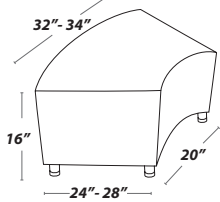

90 Degree Curved

Overall Depth: 30 X 30 inches
Overall Back Width: 42 X 42 inches
Overall Back Height: 32 inches
Seat Depth: 21 inches

Seat Back Width: 46 inches
Seat Front Width: 20 inches
Seat Height: 18 inches

MODULAR TABLES

Round Table

(available in 24", 30", 36", 42" and 48" diameter)
Overall Height: 16 inches

Coffee Table

Overall Depth: 24 - 28 inches
Overall Width: 48 inches
Overall Height: 16 inches

Inner Table

Overall Depth: 24 - 28 inches
Overall Width: 24 inches
Overall Height: 16 inches

30 Degree Curved Table

Overall Depth: 24 - 28 inches
Overall Back Width: 32 - 34 inches
Overall Front Width: 20 inches
Overall Height: 16 inches

60 Degree Curved Table

Overall Depth: 24 - 28 inches
Overall Back Width: 44 - 46 inches
Overall Front Width: 20 inches
Overall Height: 16 inches

90 Degree Curved Table

Overall Depth: 24 - 28 inches
Overall Back Width: 38 - 40 inches
Overall Front Width: 20 inches
Overall Height: 16 inches