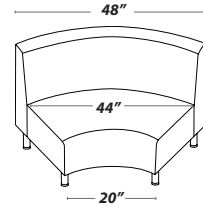

One Arm (left or right)

Overall Depth: 30 inches
Overall Width: 28 inches
Overall Back Height: 32 inches
Seat Depth: 21 inches

Seat Width: 24 inches
Seat Height: 18 inches
Arm Width: 4 inches
Arm Height: 26 inches

30 Degree Curved

Overall Depth: 30 inches
Overall Back Width: 36 inches
Overall Back Height: 32 inches
Seat Depth: 21 inches

Seat Back Width: 32 inches
Seat Front Width: 20 inches
Seat Height: 18 inches

60 Degree Curved

Overall Depth: 30 inches
Overall Back Width: 48 inches
Overall Back Height: 32 inches
Seat Depth: 21 inches

Seat Back Width: 44 inches
Seat Front Width: 20 inches
Seat Height: 18 inches

Overall Depth: 24 - 28 inches
Overall Width: 24 inches
Overall Height: 16 inches

30 Degree Curved Table

Overall Depth: 24 - 28 inches
Overall Back Width: 32 - 34 inches
Overall Front Width: 20 inches
Overall Height: 16 inches