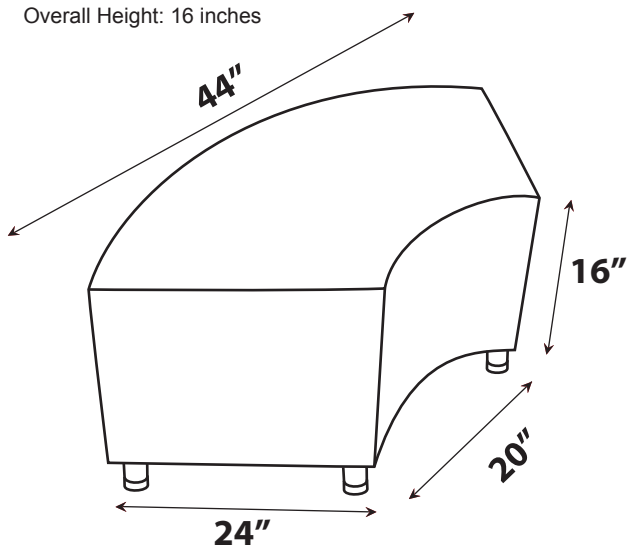

**B.) 30 DEGREE CURVED TABLE**

Dimension:

- Overall Depth: 28 inches
- Overall Back Width: 34 inches
- Overall Front Width: 20 inches
- Overall Height: 16 inches

PROJECT NAME:

**LAGUNA COLLECTION**

FILE NAME:

**60 DEGREE CURVED MODULAR**

Dimension:

Overall Depth: 30 inches	Seat Depth: 21 inches
Overall Back Width: 48 inches	Seat Back Width: 44 inches
Overall Back Height: 32 inches	Seat Front Width: 20 inches
Seat Height: 18 inches	

**A.) 60 DEGREE CURVED TABLE**

Dimension:

Overall Depth: 24 inches

Overall Back Width: 44 inches

Overall Front Width: 20 inches

Overall Height: 16 inches

PROJECT NAME:

**LAGUNA COLLECTION**

**B.) 60 DEGREE CURVED TABLE**

Dimension:

Overall Depth: 28 inches

Overall Back Width: 46 inches

Overall Front Width: 20 inches

Overall Height: 16 inches

PROJECT NAME:

**LAGUNA COLLECTION**