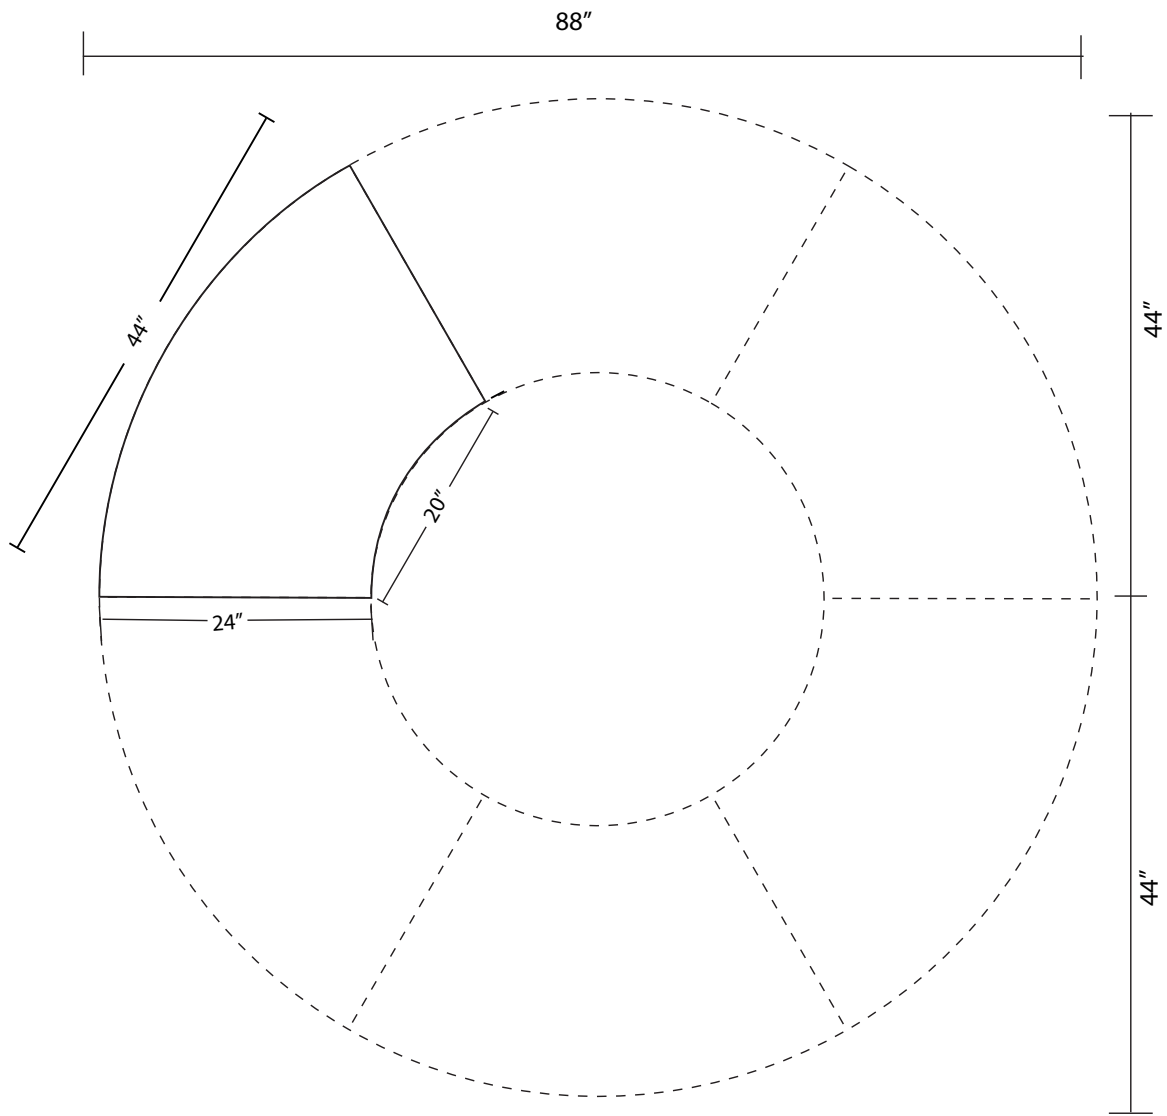

**30 DEGREE CURVED MODULAR**

Dimension:

- Overall Depth: 30 inches
- Overall Back Width: 36 inches
- Overall Back Height: 32 inches
- Seat Height: 18 inches
- Seat Depth: 21 inches
- Seat Back Width: 32 inches
- Seat Front Width: 20 inches

**A.) 60 DEGREE CURVED TABLE**

Dimension:

Overall Depth: 24 inches

Overall Back Width: 44 inches

Overall Front Width: 20 inches

Overall Height: 16 inches

PROJECT NAME:

**LAGUNA COLLECTION**