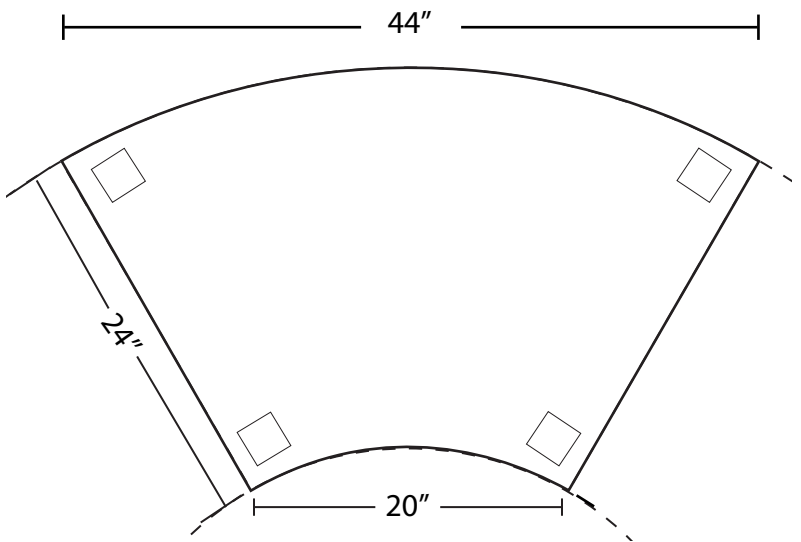

**A.) 30 DEGREE CURVED TABLE**

Dimension:

- Overall Depth: 24 inches
- Overall Back Width: 32 inches
- Overall Front Width: 20 inches
- Overall Height: 16 inches

PROJECT NAME:

**LAGUNA COLLECTION**

FILE NAME:

**B.) 30 DEGREE CURVED TABLE**

Dimension:

- Overall Depth: 28 inches
- Overall Back Width: 34 inches
- Overall Front Width: 20 inches
- Overall Height: 16 inches

PROJECT NAME:

**LAGUNA COLLECTION**

FILE NAME:

**A.) 60 DEGREE CURVED TABLE**

Dimension:

Overall Depth: 24 inches

Overall Back Width: 44 inches

Overall Front Width: 20 inches

Overall Height: 16 inches

PROJECT NAME:

**LAGUNA COLLECTION**

**B.) 60 DEGREE CURVED TABLE**

Dimension:

Overall Depth: 28 inches

Overall Back Width: 46 inches

Overall Front Width: 20 inches

Overall Height: 16 inches

PROJECT NAME:

**LAGUNA COLLECTION**