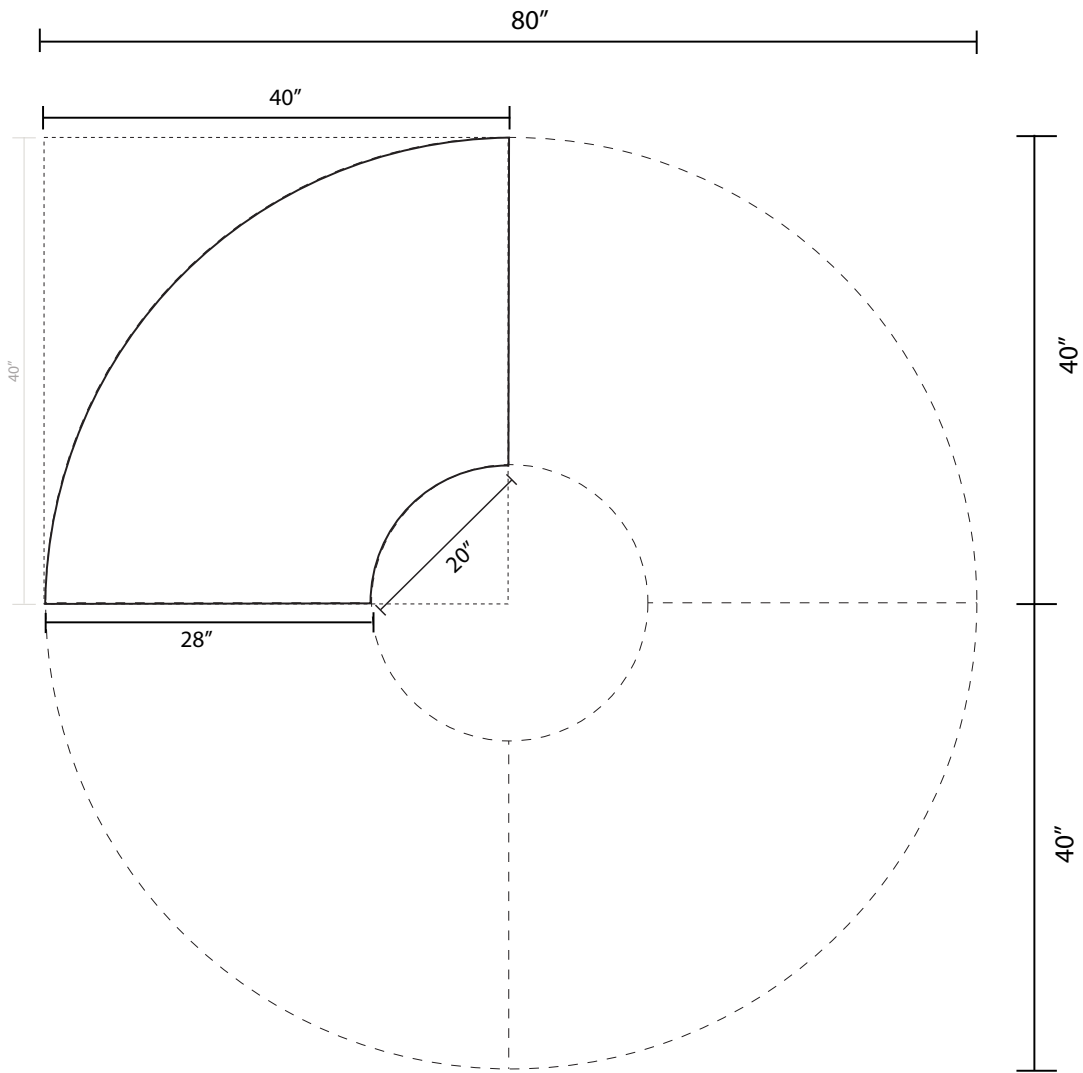

**30 DEGREE CURVED MODULAR**

Dimension:

- Overall Depth: 30 inches
- Overall Back Width: 36 inches
- Overall Back Height: 32 inches
- Seat Height: 18 inches
- Seat Depth: 21 inches
- Seat Back Width: 32 inches
- Seat Front Width: 20 inches

**A.) 30 DEGREE CURVED TABLE**

Dimension:

- Overall Depth: 24 inches
- Overall Back Width: 32 inches
- Overall Front Width: 20 inches
- Overall Height: 16 inches

PROJECT NAME:

**LAGUNA COLLECTION**

FILE NAME:

**A.) 90 DEGREE CURVED TABLE**

Dimension:

- Overall Depth: 24 inches
- Overall Back Width: 38 X 38 inches
- Overall Front Width: 20 inches
- Overall Height: 16 inches

PROJECT NAME:

**LAGUNA COLLECTION**

FILE NAME:

**B.) 90 DEGREE CURVED TABLE**

Dimension:

- Overall Depth: 28 inches
- Overall Back Width: 40 X 40 inches
- Overall Front Width: 20 inches
- Overall Height: 16 inches

PROJECT NAME:

**LAGUNA COLLECTION**

FILE NAME: