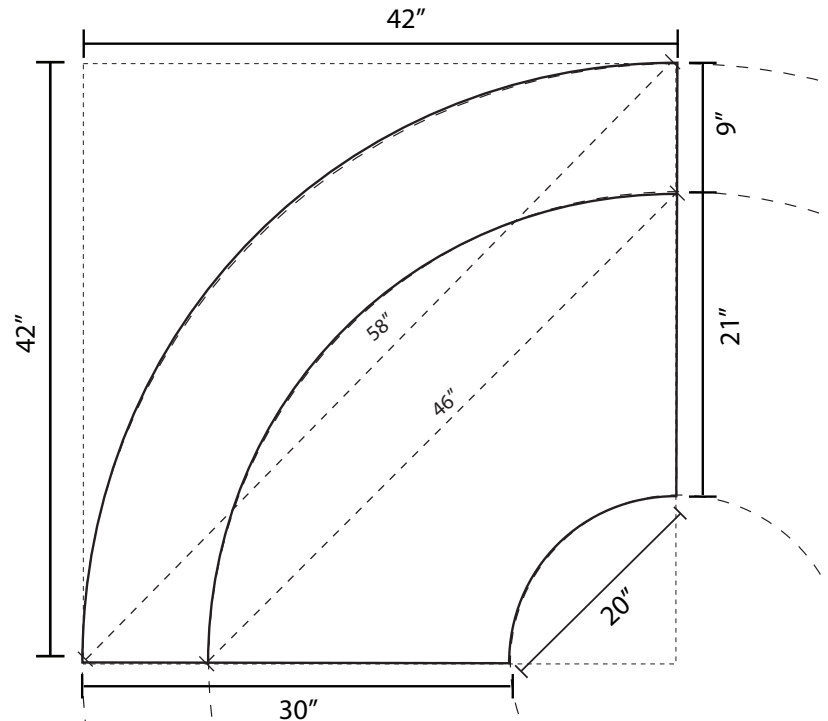

**B.) 60 DEGREE CURVED TABLE**

Dimension:

Overall Depth: 28 inches

Overall Back Width: 46 inches

Overall Front Width: 20 inches

Overall Height: 16 inches

PROJECT NAME:

**LAGUNA COLLECTION**

**90 DEGREE CURVED MODULAR**

Dimension:

- Overall Depth: 30 X 30 inches      Seat Depth: 21 inches
- Overall Width: 42 X 42 inches      Seat Back Width: 46 inches
- Overall Back Height: 32 inches      Seat Front Width 20 inches
- Seat Height: 18 inches