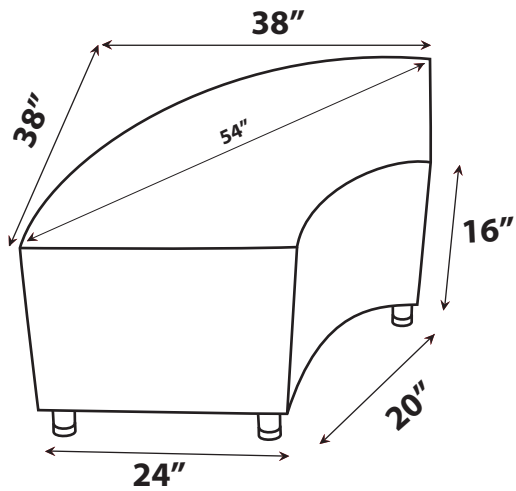

**90 DEGREE CURVED MODULAR**

Dimension:

- Overall Depth: 30 X 30 inches      Seat Depth: 21 inches
- Overall Width: 42 X 42 inches      Seat Back Width: 46 inches
- Overall Back Height: 32 inches      Seat Front Width 20 inches
- Seat Height: 18 inches

NNC

SCALE:

N.T.S.

CHECKED BY:

DATE:

2425 S. Malt Avenue  
 Commerce, CA 90040  
 Phone: (323) 724-8055  
 Fax: (323) 724-8056  
 customerservice@faustinoschair.com

This drawing is property of Faustino's and modifications cannot be made without the consent of Faustino's. Misuse or misrepresentation of any information is prohibited

**A.) 90 DEGREE CURVED TABLE**

Dimension:

- Overall Depth: 24 inches
- Overall Back Width: 38 X 38 inches
- Overall Front Width: 20 inches
- Overall Height: 16 inches

PROJECT NAME:

**LAGUNA COLLECTION**

FILE NAME:

**B.) 90 DEGREE CURVED TABLE**

Dimension:

- Overall Depth: 28 inches
- Overall Back Width: 40 X 40 inches
- Overall Front Width: 20 inches
- Overall Height: 16 inches

PROJECT NAME:

**LAGUNA COLLECTION**

FILE NAME: