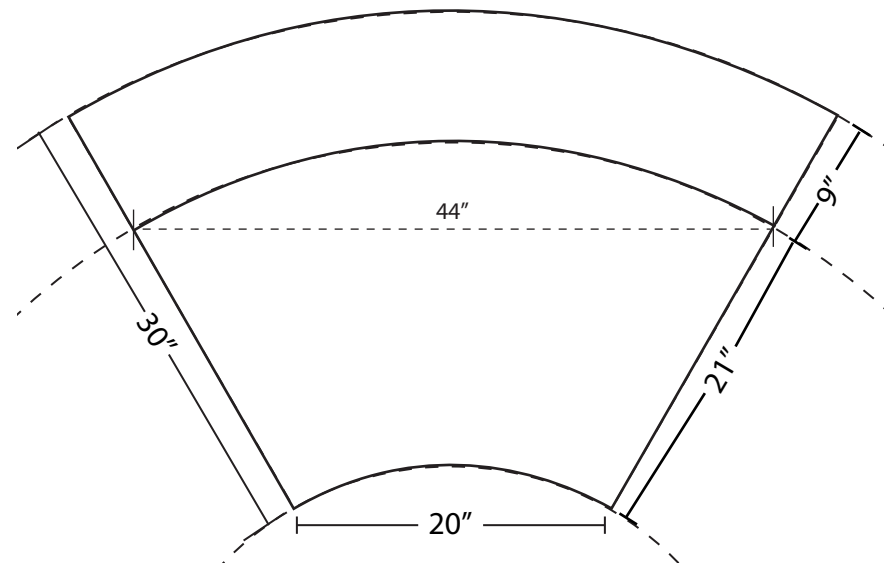

**A.) 30 DEGREE CURVED TABLE**

Dimension:

- Overall Depth: 24 inches
- Overall Back Width: 32 inches
- Overall Front Width: 20 inches
- Overall Height: 16 inches

PROJECT NAME:

**LAGUNA COLLECTION**

FILE NAME:

**B.) 30 DEGREE CURVED TABLE**

Dimension:

- Overall Depth: 28 inches
- Overall Back Width: 34 inches
- Overall Front Width: 20 inches
- Overall Height: 16 inches

PROJECT NAME:

**LAGUNA COLLECTION**

FILE NAME:

**60 DEGREE CURVED MODULAR**

Dimension:

Overall Depth: 30 inches	Seat Depth: 21 inches
Overall Back Width: 48 inches	Seat Back Width: 44 inches
Overall Back Height: 32 inches	Seat Front Width: 20 inches
Seat Height: 18 inches	