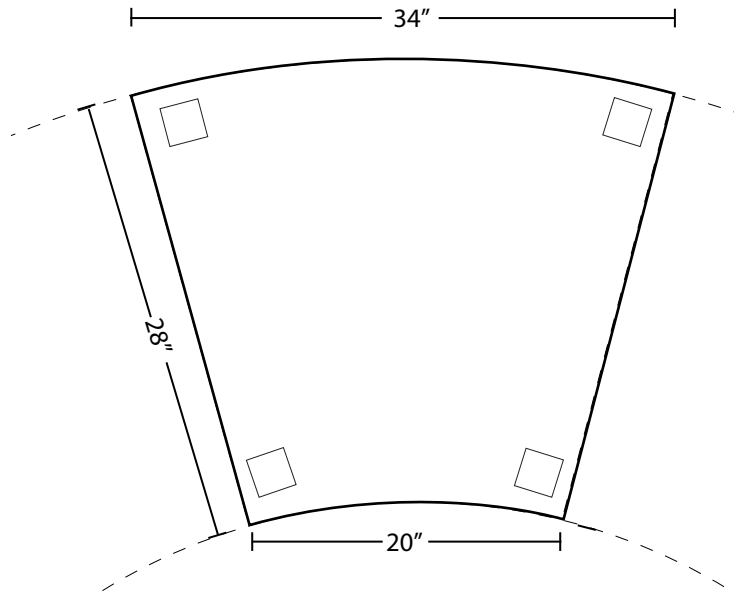

**30 DEGREE CURVED MODULAR**

Dimension:

- Overall Depth: 30 inches
- Overall Back Width: 36 inches
- Overall Back Height: 32 inches
- Seat Height: 18 inches
- Seat Depth: 21 inches
- Seat Back Width: 32 inches
- Seat Front Width: 20 inches

**A.) 30 DEGREE CURVED TABLE**

Dimension:

- Overall Depth: 24 inches
- Overall Back Width: 32 inches
- Overall Front Width: 20 inches
- Overall Height: 16 inches

PROJECT NAME:

**LAGUNA COLLECTION**

FILE NAME:

**B.) 30 DEGREE CURVED TABLE**

Dimension:

- Overall Depth: 28 inches
- Overall Back Width: 34 inches
- Overall Front Width: 20 inches
- Overall Height: 16 inches

PROJECT NAME:

**LAGUNA COLLECTION**

FILE NAME:

**A.) 60 DEGREE CURVED TABLE**

Dimension:

Overall Depth: 24 inches

Overall Back Width: 44 inches

Overall Front Width: 20 inches

Overall Height: 16 inches

PROJECT NAME:

**LAGUNA COLLECTION**