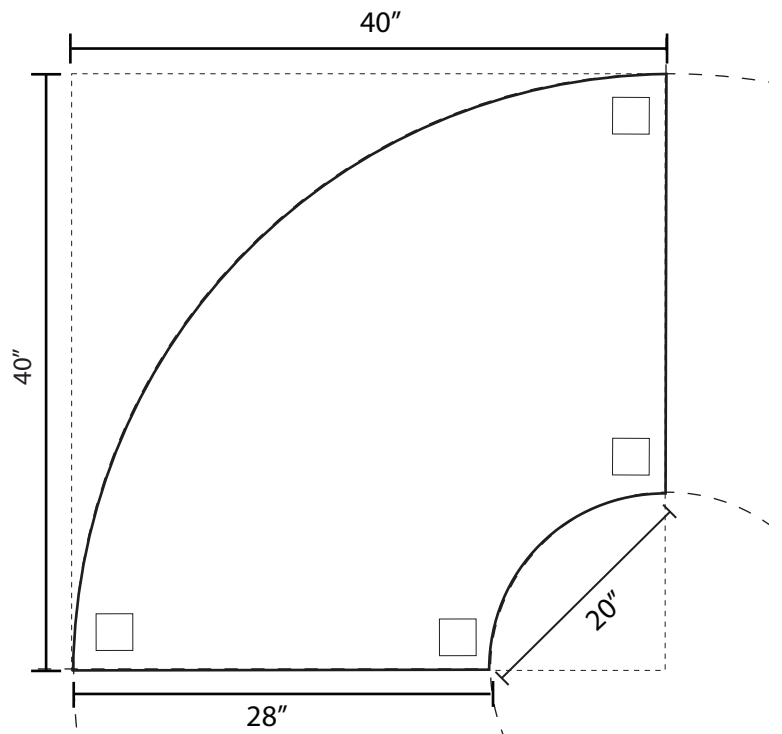

**30 DEGREE CURVED MODULAR**

Dimension:

- Overall Depth: 30 inches
- Overall Back Width: 36 inches
- Overall Back Height: 32 inches
- Seat Height: 18 inches
- Seat Depth: 21 inches
- Seat Back Width: 32 inches
- Seat Front Width: 20 inches

**A.) 30 DEGREE CURVED TABLE**

Dimension:

- Overall Depth: 24 inches
- Overall Back Width: 32 inches
- Overall Front Width: 20 inches
- Overall Height: 16 inches

PROJECT NAME:

**LAGUNA COLLECTION**

FILE NAME:

**A.) 90 DEGREE CURVED TABLE**

Dimension:

- Overall Depth: 24 inches
- Overall Back Width: 38 X 38 inches
- Overall Front Width: 20 inches
- Overall Height: 16 inches

PROJECT NAME:

**LAGUNA COLLECTION**

FILE NAME:

**B.) 90 DEGREE CURVED TABLE**

Dimension:

- Overall Depth: 28 inches
- Overall Back Width: 40 X 40 inches
- Overall Front Width: 20 inches
- Overall Height: 16 inches

PROJECT NAME:

**LAGUNA COLLECTION**

FILE NAME: