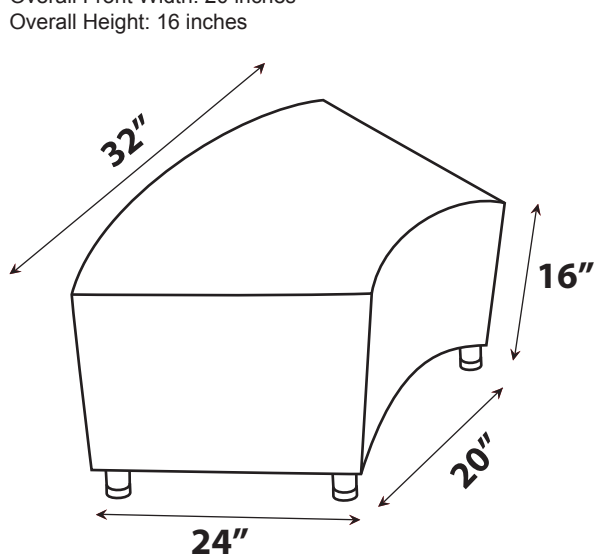

**30 DEGREE CURVED MODULAR**

Dimension:

- Overall Depth: 30 inches
- Overall Back Width: 36 inches
- Overall Back Height: 32 inches
- Seat Height: 18 inches
- Seat Depth: 21 inches
- Seat Back Width: 32 inches
- Seat Front Width: 20 inches

**A.) 30 DEGREE CURVED TABLE**

Dimension:

- Overall Depth: 24 inches
- Overall Back Width: 32 inches
- Overall Front Width: 20 inches
- Overall Height: 16 inches

PROJECT NAME:

**LAGUNA COLLECTION**

FILE NAME:

**B.) 30 DEGREE CURVED TABLE**

Dimension:

- Overall Depth: 28 inches
- Overall Back Width: 34 inches
- Overall Front Width: 20 inches
- Overall Height: 16 inches

PROJECT NAME:

**LAGUNA COLLECTION**

FILE NAME: