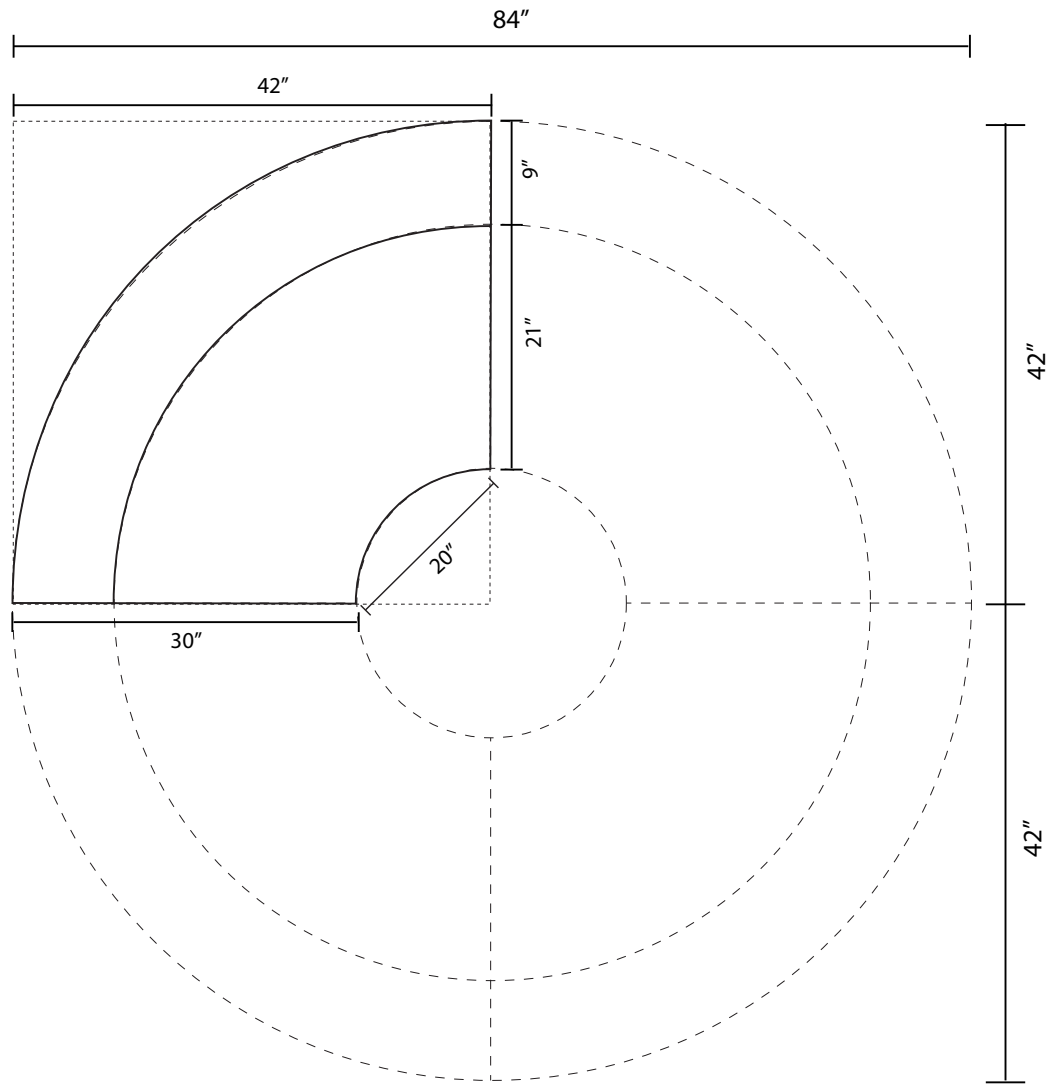

**30 DEGREE CURVED MODULAR**

Dimension:

- Overall Depth: 30 inches
- Overall Back Width: 36 inches
- Overall Back Height: 32 inches
- Seat Height: 18 inches
- Seat Depth: 21 inches
- Seat Back Width: 32 inches
- Seat Front Width: 20 inches

**B.) 60 DEGREE CURVED TABLE**

Dimension:

Overall Depth: 28 inches

Overall Back Width: 46 inches

Overall Front Width: 20 inches

Overall Height: 16 inches

PROJECT NAME:

**LAGUNA COLLECTION**

**90 DEGREE CURVED MODULAR**

Dimension:

- Overall Depth: 30 X 30 inches      Seat Depth: 21 inches
- Overall Width: 42 X 42 inches      Seat Back Width: 46 inches
- Overall Back Height: 32 inches      Seat Front Width 20 inches
- Seat Height: 18 inches