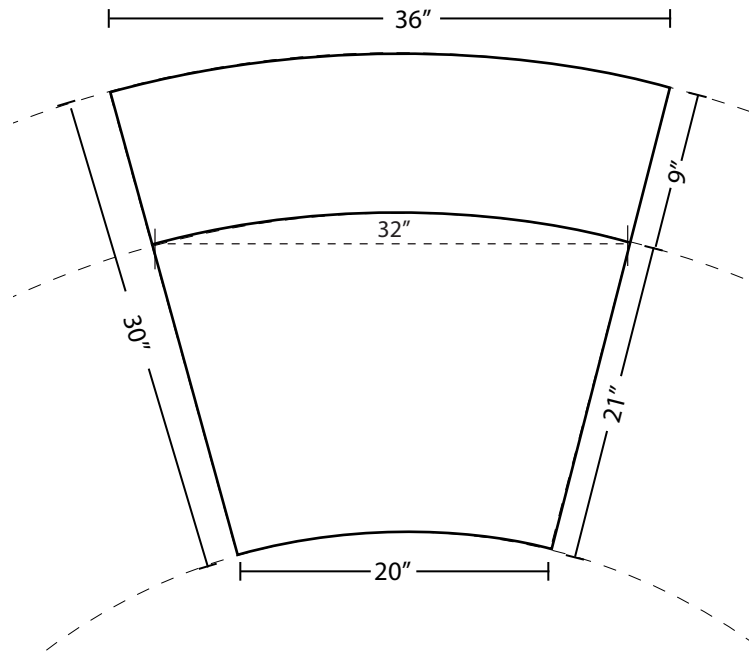

**30 DEGREE CURVED MODULAR**

Dimension:

- Overall Depth: 30 inches
- Overall Back Width: 36 inches
- Overall Back Height: 32 inches
- Seat Height: 18 inches
- Seat Depth: 21 inches
- Seat Back Width: 32 inches
- Seat Front Width: 20 inches

**A.) 30 DEGREE CURVED TABLE**

Dimension:

- Overall Depth: 24 inches
- Overall Back Width: 32 inches
- Overall Front Width: 20 inches
- Overall Height: 16 inches

PROJECT NAME:

**LAGUNA COLLECTION**

FILE NAME:

**B.) 30 DEGREE CURVED TABLE**

Dimension:

- Overall Depth: 28 inches
- Overall Back Width: 34 inches
- Overall Front Width: 20 inches
- Overall Height: 16 inches

PROJECT NAME:

**LAGUNA COLLECTION**

FILE NAME:

**A.) 60 DEGREE CURVED TABLE**

Dimension:

Overall Depth: 24 inches

Overall Back Width: 44 inches

Overall Front Width: 20 inches

Overall Height: 16 inches

PROJECT NAME:

**LAGUNA COLLECTION**