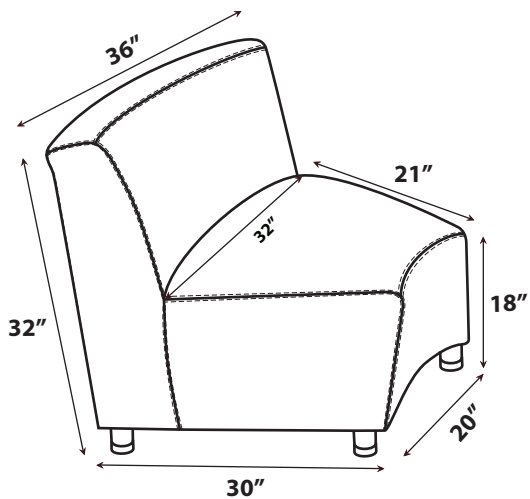

**30 DEGREE CURVED MODULAR**

Dimension:

- Overall Depth: 30 inches
- Overall Back Width: 36 inches
- Overall Back Height: 32 inches
- Seat Height: 18 inches
- Seat Depth: 21 inches
- Seat Back Width: 32 inches
- Seat Front Width: 20 inches

**A.) 30 DEGREE CURVED TABLE**

Dimension:

- Overall Depth: 24 inches
- Overall Back Width: 32 inches
- Overall Front Width: 20 inches
- Overall Height: 16 inches

PROJECT NAME:

**LAGUNA COLLECTION**

FILE NAME:

**B.) 30 DEGREE CURVED TABLE**

Dimension:

- Overall Depth: 28 inches
- Overall Back Width: 34 inches
- Overall Front Width: 20 inches
- Overall Height: 16 inches

PROJECT NAME:

**LAGUNA COLLECTION**

FILE NAME:

**90 DEGREE CURVED MODULAR**

Dimension:

- Overall Depth: 30 X 30 inches      Seat Depth: 21 inches
- Overall Width: 42 X 42 inches      Seat Back Width: 46 inches
- Overall Back Height: 32 inches      Seat Front Width 20 inches
- Seat Height: 18 inches