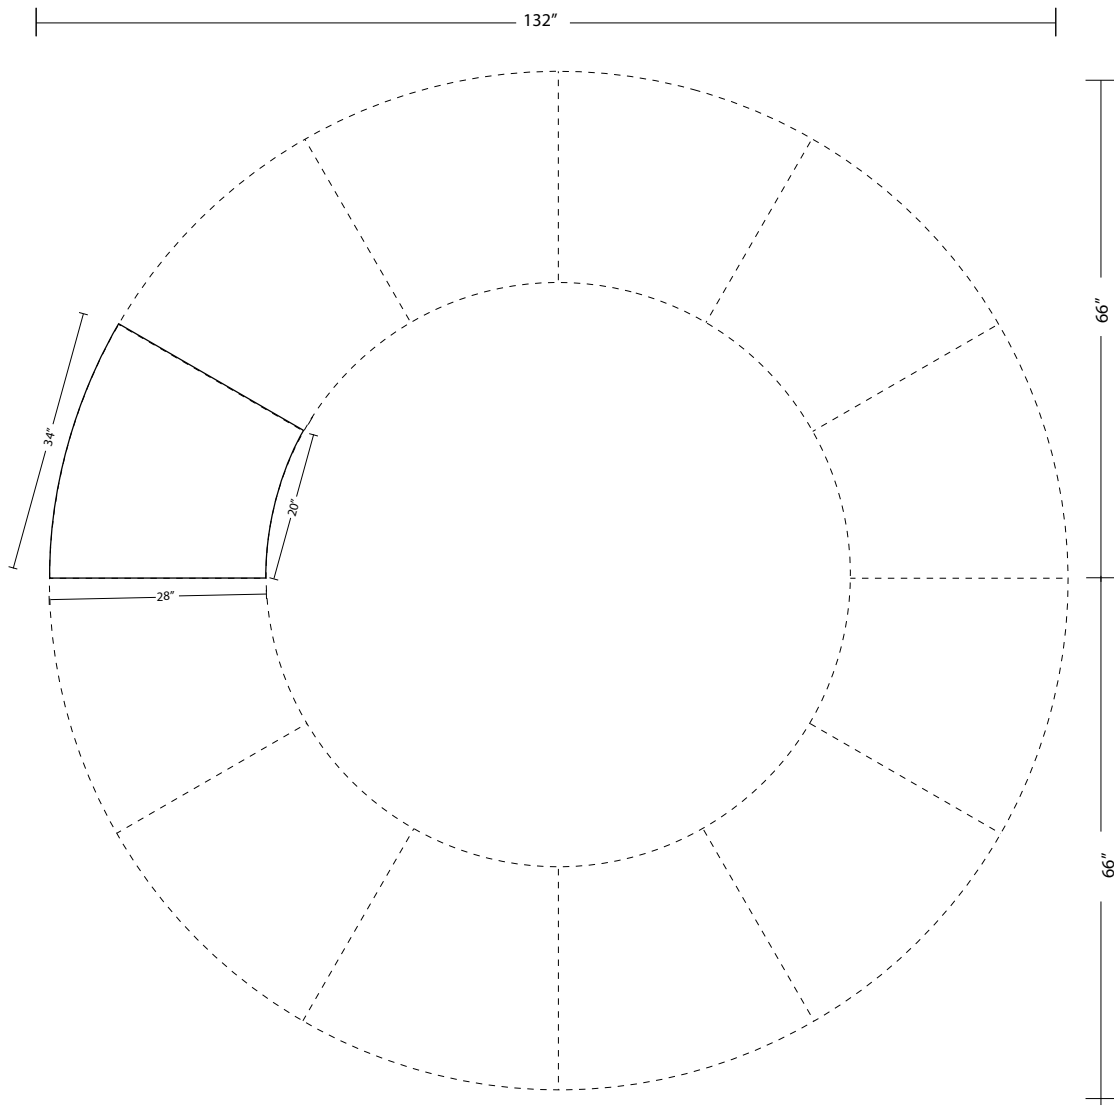

**30 DEGREE CURVED MODULAR**

Dimension:

- Overall Depth: 30 inches
- Overall Back Width: 36 inches
- Overall Back Height: 32 inches
- Seat Height: 18 inches
- Seat Depth: 21 inches
- Seat Back Width: 32 inches
- Seat Front Width: 20 inches

**A.) 30 DEGREE CURVED TABLE**

Dimension:

- Overall Depth: 24 inches
- Overall Back Width: 32 inches
- Overall Front Width: 20 inches
- Overall Height: 16 inches

PROJECT NAME:

**LAGUNA COLLECTION**

FILE NAME:

**B.) 30 DEGREE CURVED TABLE**

Dimension:

- Overall Depth: 28 inches
- Overall Back Width: 34 inches
- Overall Front Width: 20 inches
- Overall Height: 16 inches

PROJECT NAME:

**LAGUNA COLLECTION**

FILE NAME:

**60 DEGREE CURVED MODULAR**

Dimension:

Overall Depth: 30 inches	Seat Depth: 21 inches
Overall Back Width: 48 inches	Seat Back Width: 44 inches
Overall Back Height: 32 inches	Seat Front Width: 20 inches
Seat Height: 18 inches	