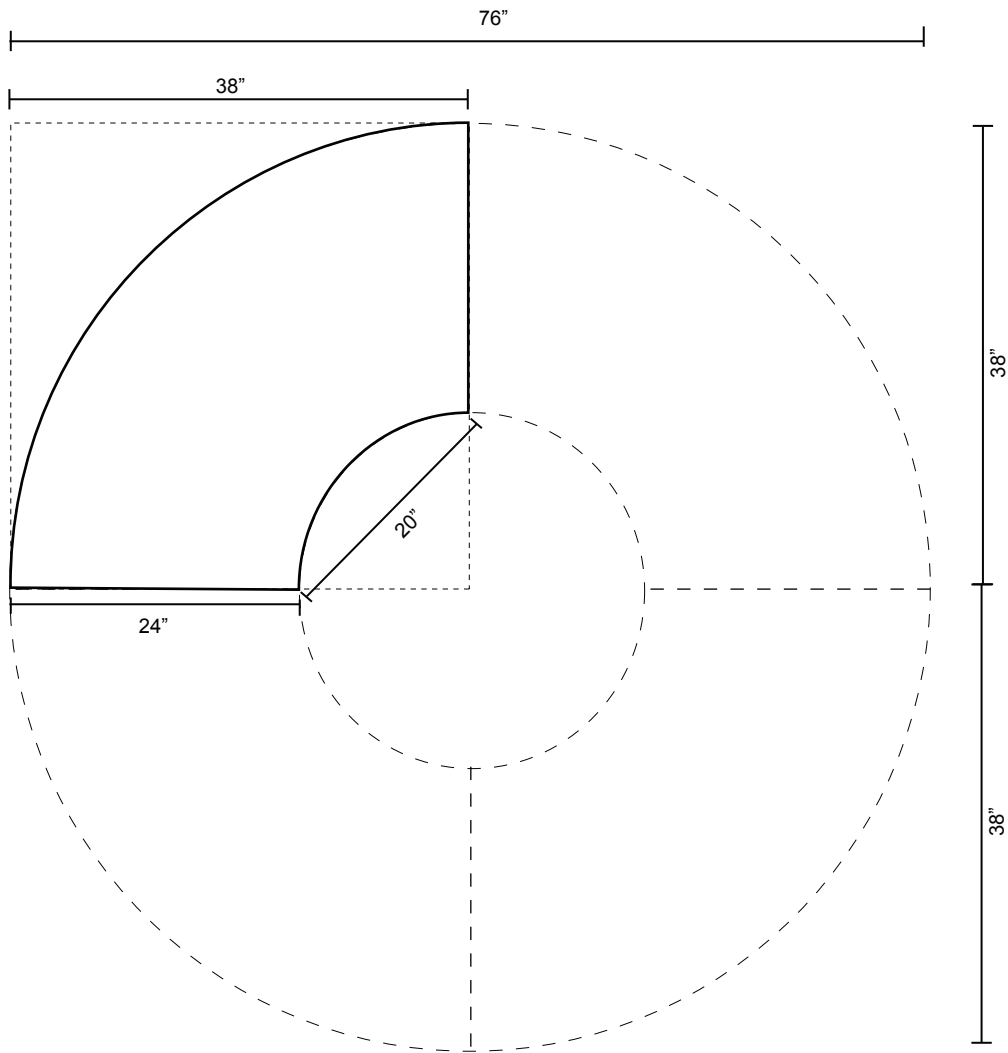

**30 DEGREE CURVED MODULAR**

Dimension:

- Overall Depth: 30 inches
- Overall Back Width: 36 inches
- Overall Back Height: 32 inches
- Seat Height: 18 inches
- Seat Depth: 21 inches
- Seat Back Width: 32 inches
- Seat Front Width: 20 inches

**90 DEGREE CURVED MODULAR**

Dimension:

- Overall Depth: 30 X 30 inches      Seat Depth: 21 inches
- Overall Width: 42 X 42 inches      Seat Back Width: 46 inches
- Overall Back Height: 32 inches      Seat Front Width 20 inches
- Seat Height: 18 inches

**A.) 90 DEGREE CURVED TABLE**

Dimension:

- Overall Depth: 24 inches
- Overall Back Width: 38 X 38 inches
- Overall Front Width: 20 inches
- Overall Height: 16 inches

PROJECT NAME:

**LAGUNA COLLECTION**

FILE NAME:

**B.) 90 DEGREE CURVED TABLE**

Dimension:

- Overall Depth: 28 inches
- Overall Back Width: 40 X 40 inches
- Overall Front Width: 20 inches
- Overall Height: 16 inches

PROJECT NAME:

**LAGUNA COLLECTION**

FILE NAME: