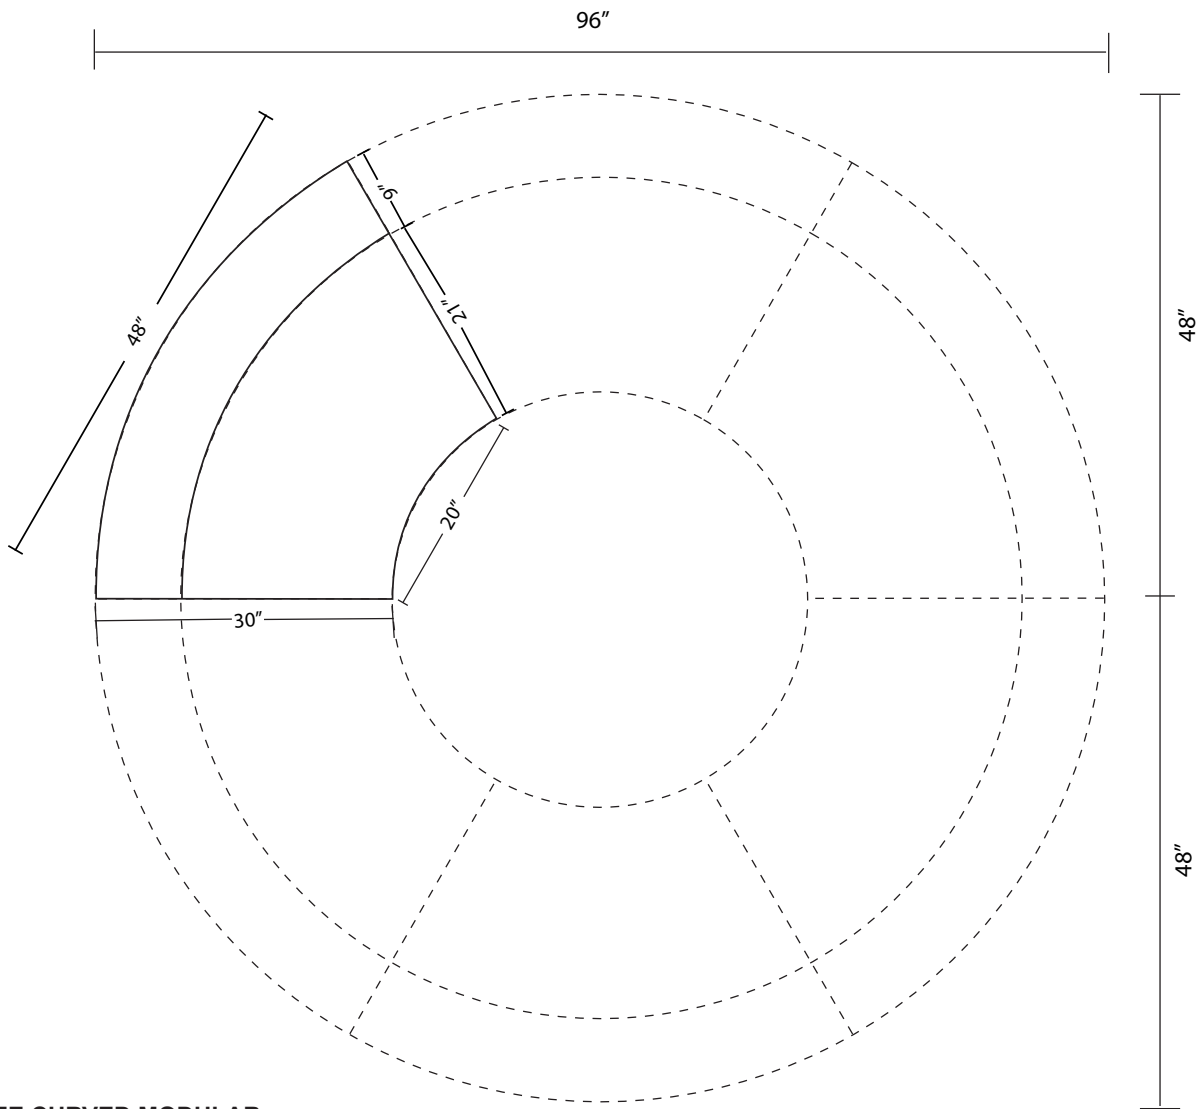

60 DEGREE CURVED MODULAR

Dimension:

Overall Depth: 30 inches	Seat Depth: 21 inches
Overall Back Width: 48 inches	Seat Back Width: 44 inches
Overall Back Height: 32 inches	Seat Front Width: 20 inches
Seat Height: 18 inches