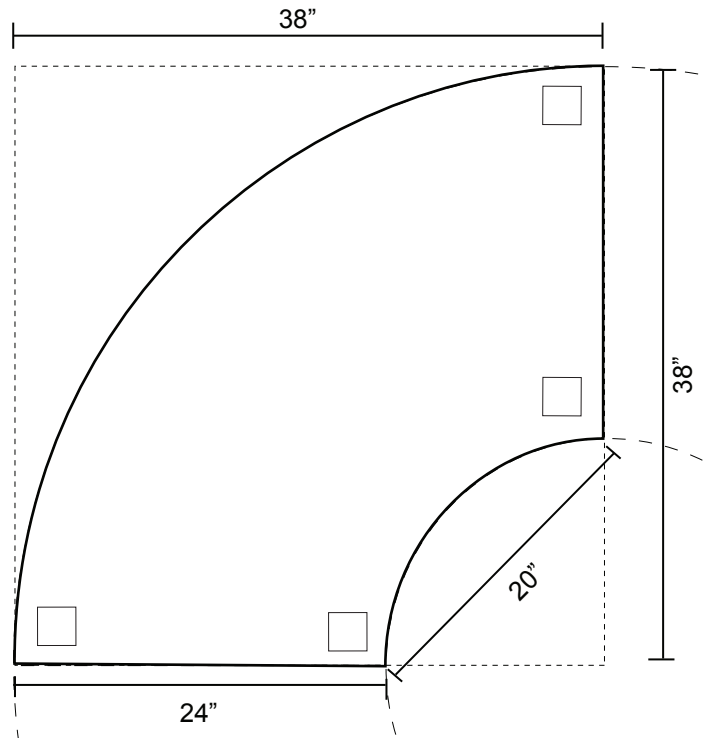

**30 DEGREE CURVED MODULAR**

Dimension:

- Overall Depth: 30 inches
- Overall Back Width: 36 inches
- Overall Back Height: 32 inches
- Seat Height: 18 inches
- Seat Depth: 21 inches
- Seat Back Width: 32 inches
- Seat Front Width: 20 inches

**90 DEGREE CURVED MODULAR**

Dimension:

- Overall Depth: 30 X 30 inches      Seat Depth: 21 inches
- Overall Width: 42 X 42 inches      Seat Back Width: 46 inches
- Overall Back Height: 32 inches      Seat Front Width 20 inches
- Seat Height: 18 inches

NNC

SCALE:

N.T.S.

CHECKED BY:

DATE:

2425 S. Malt Avenue  
 Commerce, CA 90040  
 Phone: (323) 724-8055  
 Fax: (323) 724-8056  
 customerservice@faustinoschair.com

This drawing is property of Faustino's and modifications cannot be made without the consent of Faustino's. Misuse or misrepresentation of any information is prohibited

**A.) 90 DEGREE CURVED TABLE**

Dimension:

- Overall Depth: 24 inches
- Overall Back Width: 38 X 38 inches
- Overall Front Width: 20 inches
- Overall Height: 16 inches

PROJECT NAME:

**LAGUNA COLLECTION**

FILE NAME: