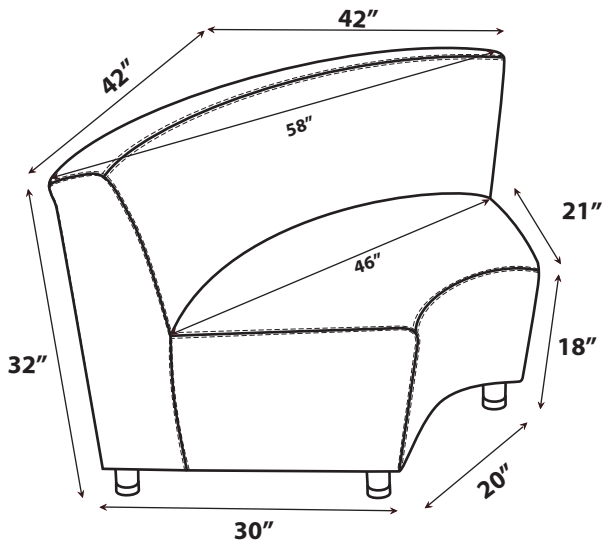

**B.) 60 DEGREE CURVED TABLE**

Dimension:

Overall Depth: 28 inches

Overall Back Width: 46 inches

Overall Front Width: 20 inches

Overall Height: 16 inches

PROJECT NAME:

**LAGUNA COLLECTION**

**90 DEGREE CURVED MODULAR**

Dimension:

- Overall Depth: 30 X 30 inches      Seat Depth: 21 inches
- Overall Width: 42 X 42 inches      Seat Back Width: 46 inches
- Overall Back Height: 32 inches      Seat Front Width 20 inches
- Seat Height: 18 inches

**A.) 90 DEGREE CURVED TABLE**

Dimension:

- Overall Depth: 24 inches
- Overall Back Width: 38 X 38 inches
- Overall Front Width: 20 inches
- Overall Height: 16 inches

PROJECT NAME:

**LAGUNA COLLECTION**

FILE NAME: