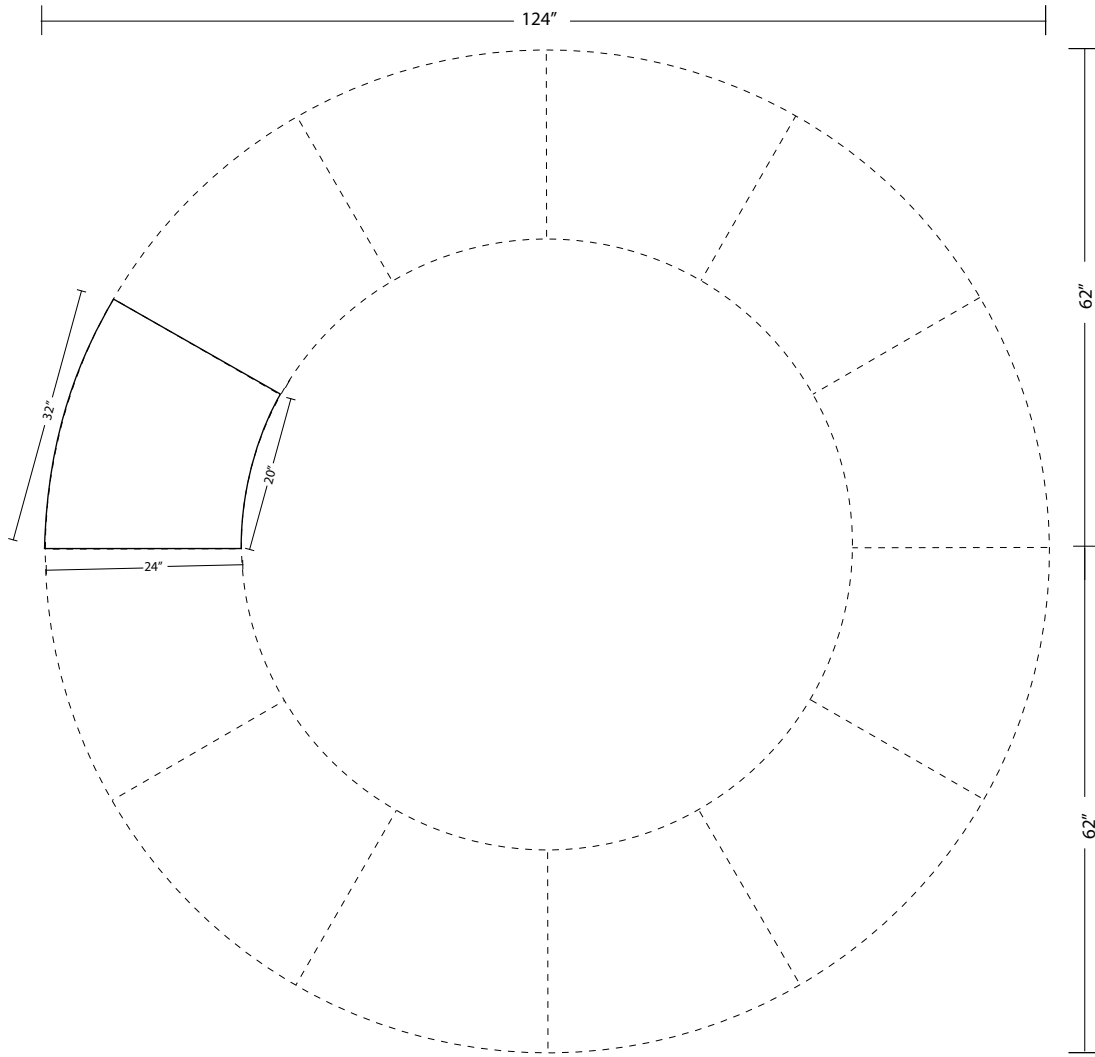

**30 DEGREE CURVED MODULAR**

Dimension:

- Overall Depth: 30 inches
- Overall Back Width: 36 inches
- Overall Back Height: 32 inches
- Seat Height: 18 inches
- Seat Depth: 21 inches
- Seat Back Width: 32 inches
- Seat Front Width: 20 inches

**A.) 30 DEGREE CURVED TABLE**

Dimension:

- Overall Depth: 24 inches
- Overall Back Width: 32 inches
- Overall Front Width: 20 inches
- Overall Height: 16 inches

PROJECT NAME:

**LAGUNA COLLECTION**

FILE NAME:

**B.) 30 DEGREE CURVED TABLE**

Dimension:

- Overall Depth: 28 inches
- Overall Back Width: 34 inches
- Overall Front Width: 20 inches
- Overall Height: 16 inches

PROJECT NAME:

**LAGUNA COLLECTION**

FILE NAME:

**60 DEGREE CURVED MODULAR**

Dimension:

Overall Depth: 30 inches	Seat Depth: 21 inches
Overall Back Width: 48 inches	Seat Back Width: 44 inches
Overall Back Height: 32 inches	Seat Front Width: 20 inches
Seat Height: 18 inches	