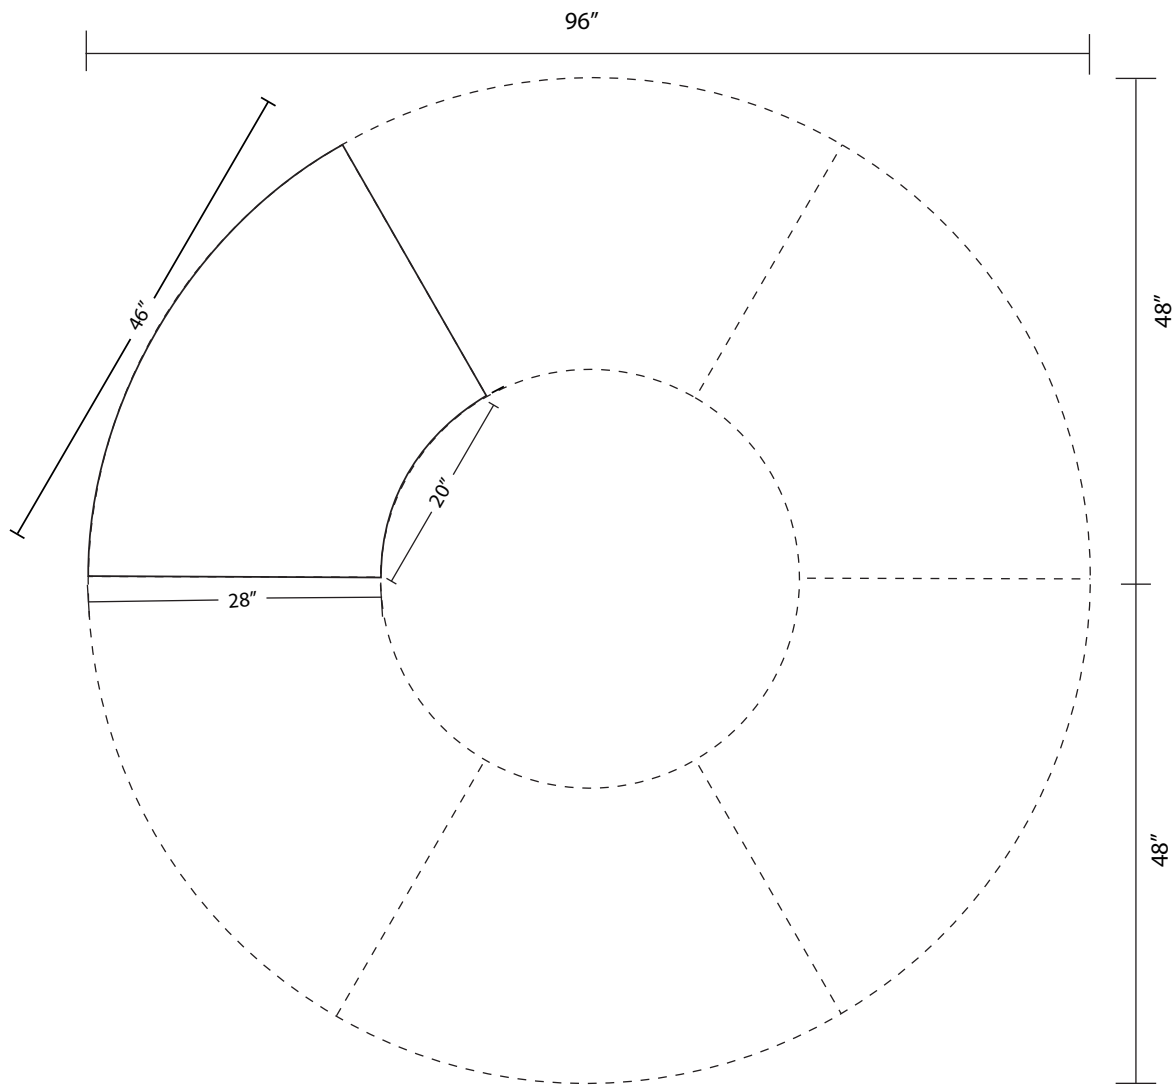

**30 DEGREE CURVED MODULAR**

Dimension:

- Overall Depth: 30 inches
- Overall Back Width: 36 inches
- Overall Back Height: 32 inches
- Seat Height: 18 inches
- Seat Depth: 21 inches
- Seat Back Width: 32 inches
- Seat Front Width: 20 inches

**B.) 60 DEGREE CURVED TABLE**

Dimension:

Overall Depth: 28 inches

Overall Back Width: 46 inches

Overall Front Width: 20 inches

Overall Height: 16 inches

PROJECT NAME:

**LAGUNA COLLECTION**