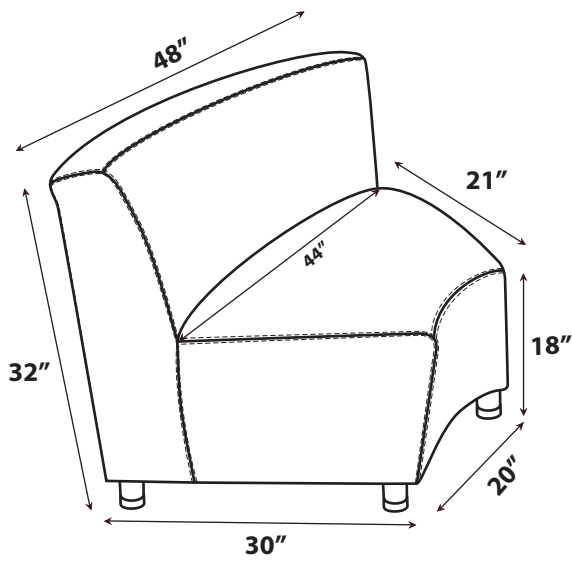

**A.) 30 DEGREE CURVED TABLE**

Dimension:

- Overall Depth: 24 inches
- Overall Back Width: 32 inches
- Overall Front Width: 20 inches
- Overall Height: 16 inches

PROJECT NAME:

**LAGUNA COLLECTION**

FILE NAME:

**B.) 30 DEGREE CURVED TABLE**

Dimension:

- Overall Depth: 28 inches
- Overall Back Width: 34 inches
- Overall Front Width: 20 inches
- Overall Height: 16 inches

PROJECT NAME:

**LAGUNA COLLECTION**

FILE NAME:

**60 DEGREE CURVED MODULAR**

Dimension:

Overall Depth: 30 inches	Seat Depth: 21 inches
Overall Back Width: 48 inches	Seat Back Width: 44 inches
Overall Back Height: 32 inches	Seat Front Width: 20 inches
Seat Height: 18 inches	

**A.) 60 DEGREE CURVED TABLE**

Dimension:

Overall Depth: 24 inches

Overall Back Width: 44 inches

Overall Front Width: 20 inches

Overall Height: 16 inches

PROJECT NAME:

**LAGUNA COLLECTION**