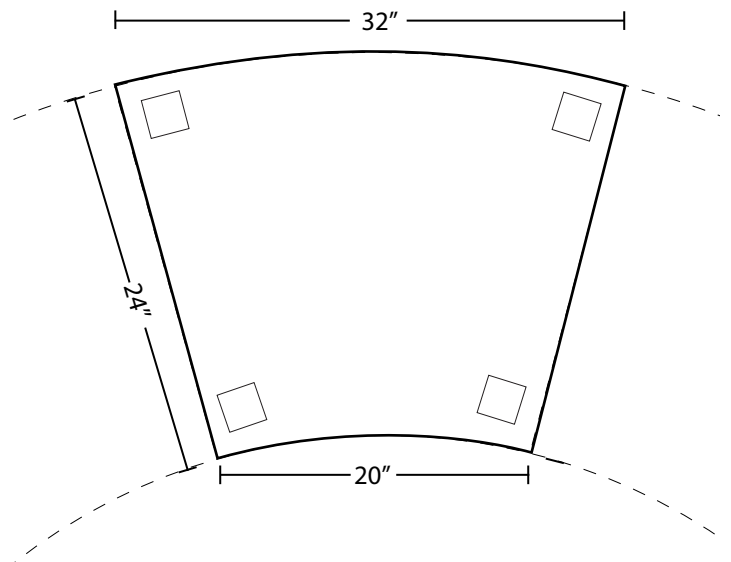

**30 DEGREE CURVED MODULAR**

Dimension:

- Overall Depth: 30 inches
- Overall Back Width: 36 inches
- Overall Back Height: 32 inches
- Seat Height: 18 inches
- Seat Depth: 21 inches
- Seat Back Width: 32 inches
- Seat Front Width: 20 inches

**A.) 30 DEGREE CURVED TABLE**

Dimension:

- Overall Depth: 24 inches
- Overall Back Width: 32 inches
- Overall Front Width: 20 inches
- Overall Height: 16 inches

PROJECT NAME:

**LAGUNA COLLECTION**

FILE NAME:

**B.) 30 DEGREE CURVED TABLE**

Dimension:

- Overall Depth: 28 inches
- Overall Back Width: 34 inches
- Overall Front Width: 20 inches
- Overall Height: 16 inches

PROJECT NAME:

**LAGUNA COLLECTION**

FILE NAME:

**A.) 60 DEGREE CURVED TABLE**

Dimension:

Overall Depth: 24 inches

Overall Back Width: 44 inches

Overall Front Width: 20 inches

Overall Height: 16 inches

PROJECT NAME:

**LAGUNA COLLECTION**