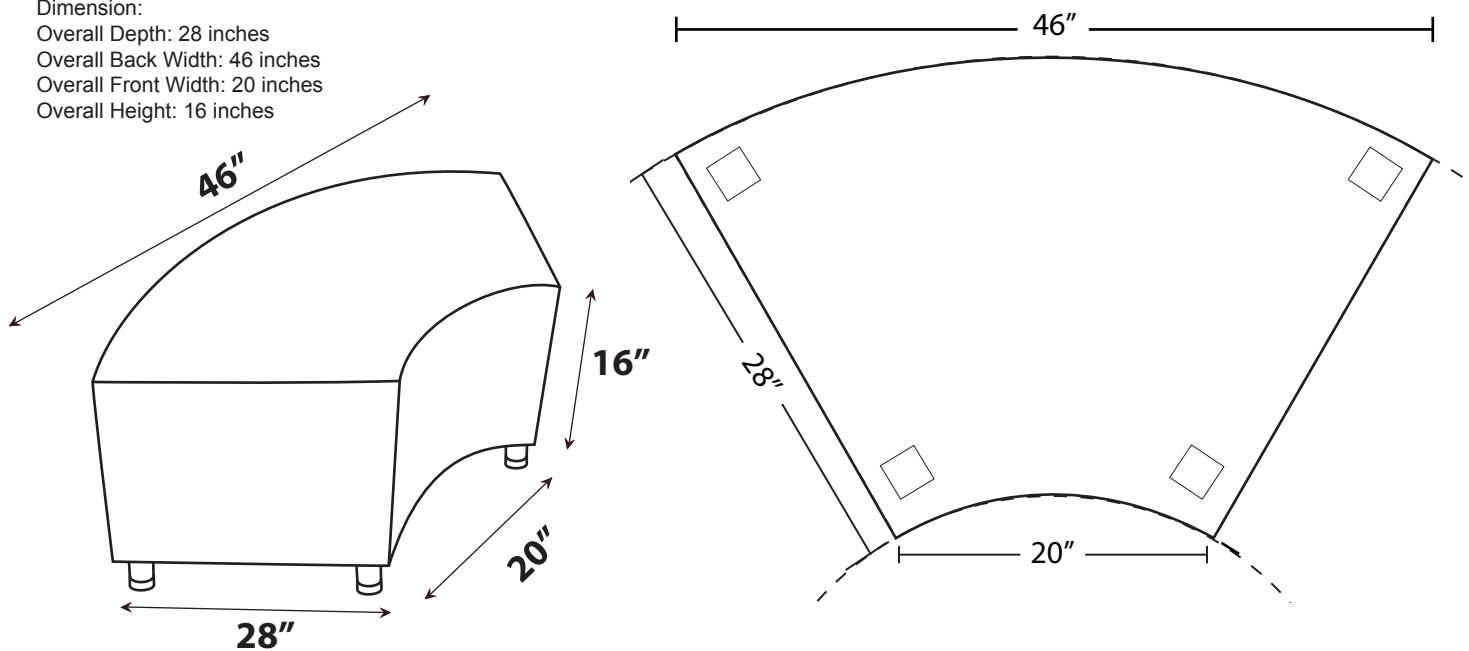

**A.) 60 DEGREE CURVED TABLE**

Dimension:

Overall Depth: 24 inches

Overall Back Width: 44 inches

Overall Front Width: 20 inches

Overall Height: 16 inches

PROJECT NAME:

**LAGUNA COLLECTION**

**B.) 60 DEGREE CURVED TABLE**

Dimension:

Overall Depth: 28 inches

Overall Back Width: 46 inches

Overall Front Width: 20 inches

Overall Height: 16 inches

PROJECT NAME:

**LAGUNA COLLECTION**

**90 DEGREE CURVED MODULAR**

Dimension:

- Overall Depth: 30 X 30 inches      Seat Depth: 21 inches
- Overall Width: 42 X 42 inches      Seat Back Width: 46 inches
- Overall Back Height: 32 inches      Seat Front Width 20 inches
- Seat Height: 18 inches

**A.) 90 DEGREE CURVED TABLE**

Dimension:

- Overall Depth: 24 inches
- Overall Back Width: 38 X 38 inches
- Overall Front Width: 20 inches
- Overall Height: 16 inches

PROJECT NAME:

**LAGUNA COLLECTION**

FILE NAME: