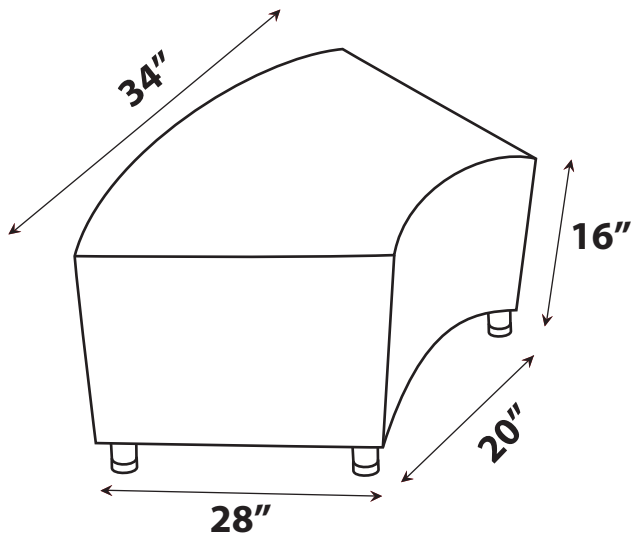

**A.) 30 DEGREE CURVED TABLE**

Dimension:

- Overall Depth: 24 inches
- Overall Back Width: 32 inches
- Overall Front Width: 20 inches
- Overall Height: 16 inches

PROJECT NAME:

**LAGUNA COLLECTION**

FILE NAME:

**B.) 30 DEGREE CURVED TABLE**

Dimension:

- Overall Depth: 28 inches
- Overall Back Width: 34 inches
- Overall Front Width: 20 inches
- Overall Height: 16 inches

PROJECT NAME:

**LAGUNA COLLECTION**

FILE NAME: