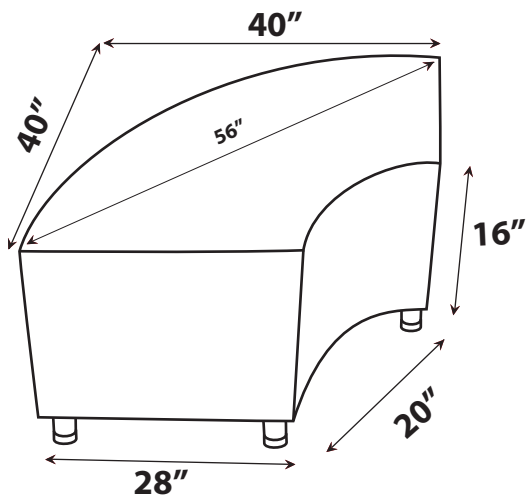

**A.) 90 DEGREE CURVED TABLE**

Dimension:

- Overall Depth: 24 inches
- Overall Back Width: 38 X 38 inches
- Overall Front Width: 20 inches
- Overall Height: 16 inches

PROJECT NAME:

**LAGUNA COLLECTION**

FILE NAME:

**B.) 90 DEGREE CURVED TABLE**

Dimension:

- Overall Depth: 28 inches
- Overall Back Width: 40 X 40 inches
- Overall Front Width: 20 inches
- Overall Height: 16 inches

PROJECT NAME:

**LAGUNA COLLECTION**

FILE NAME: